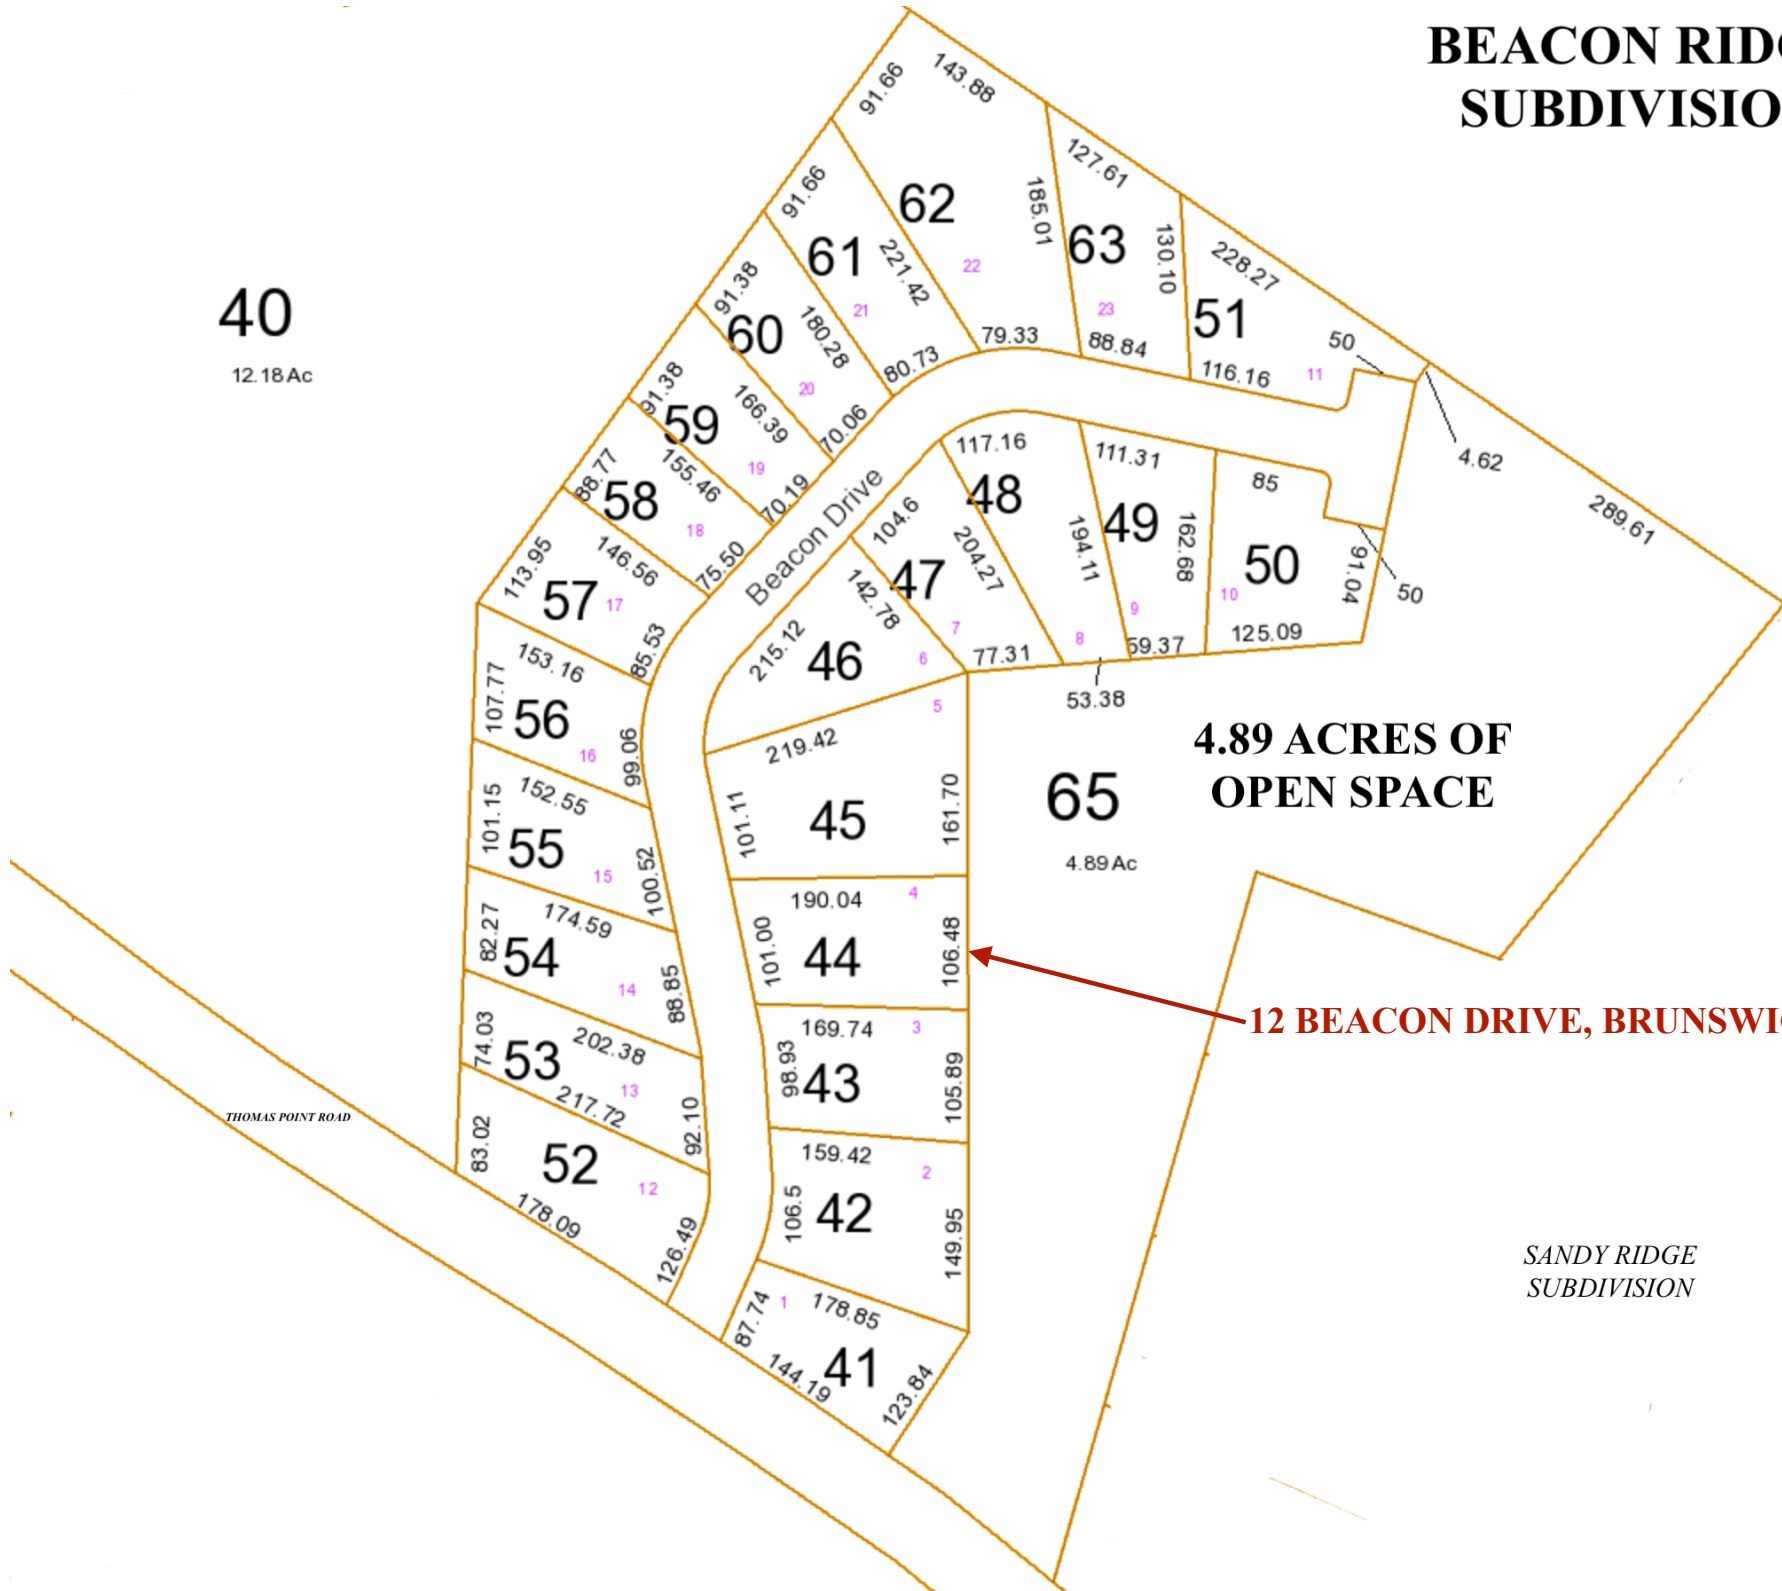

# BEACON RIDGE SUBDIVISION

40

12.18Ac

**4.89 ACRES OF  
OPEN SPACE**

**12 BEACON DRIVE, BRUNSWICK**

SANDY RIDGE  
SUBDIVISION